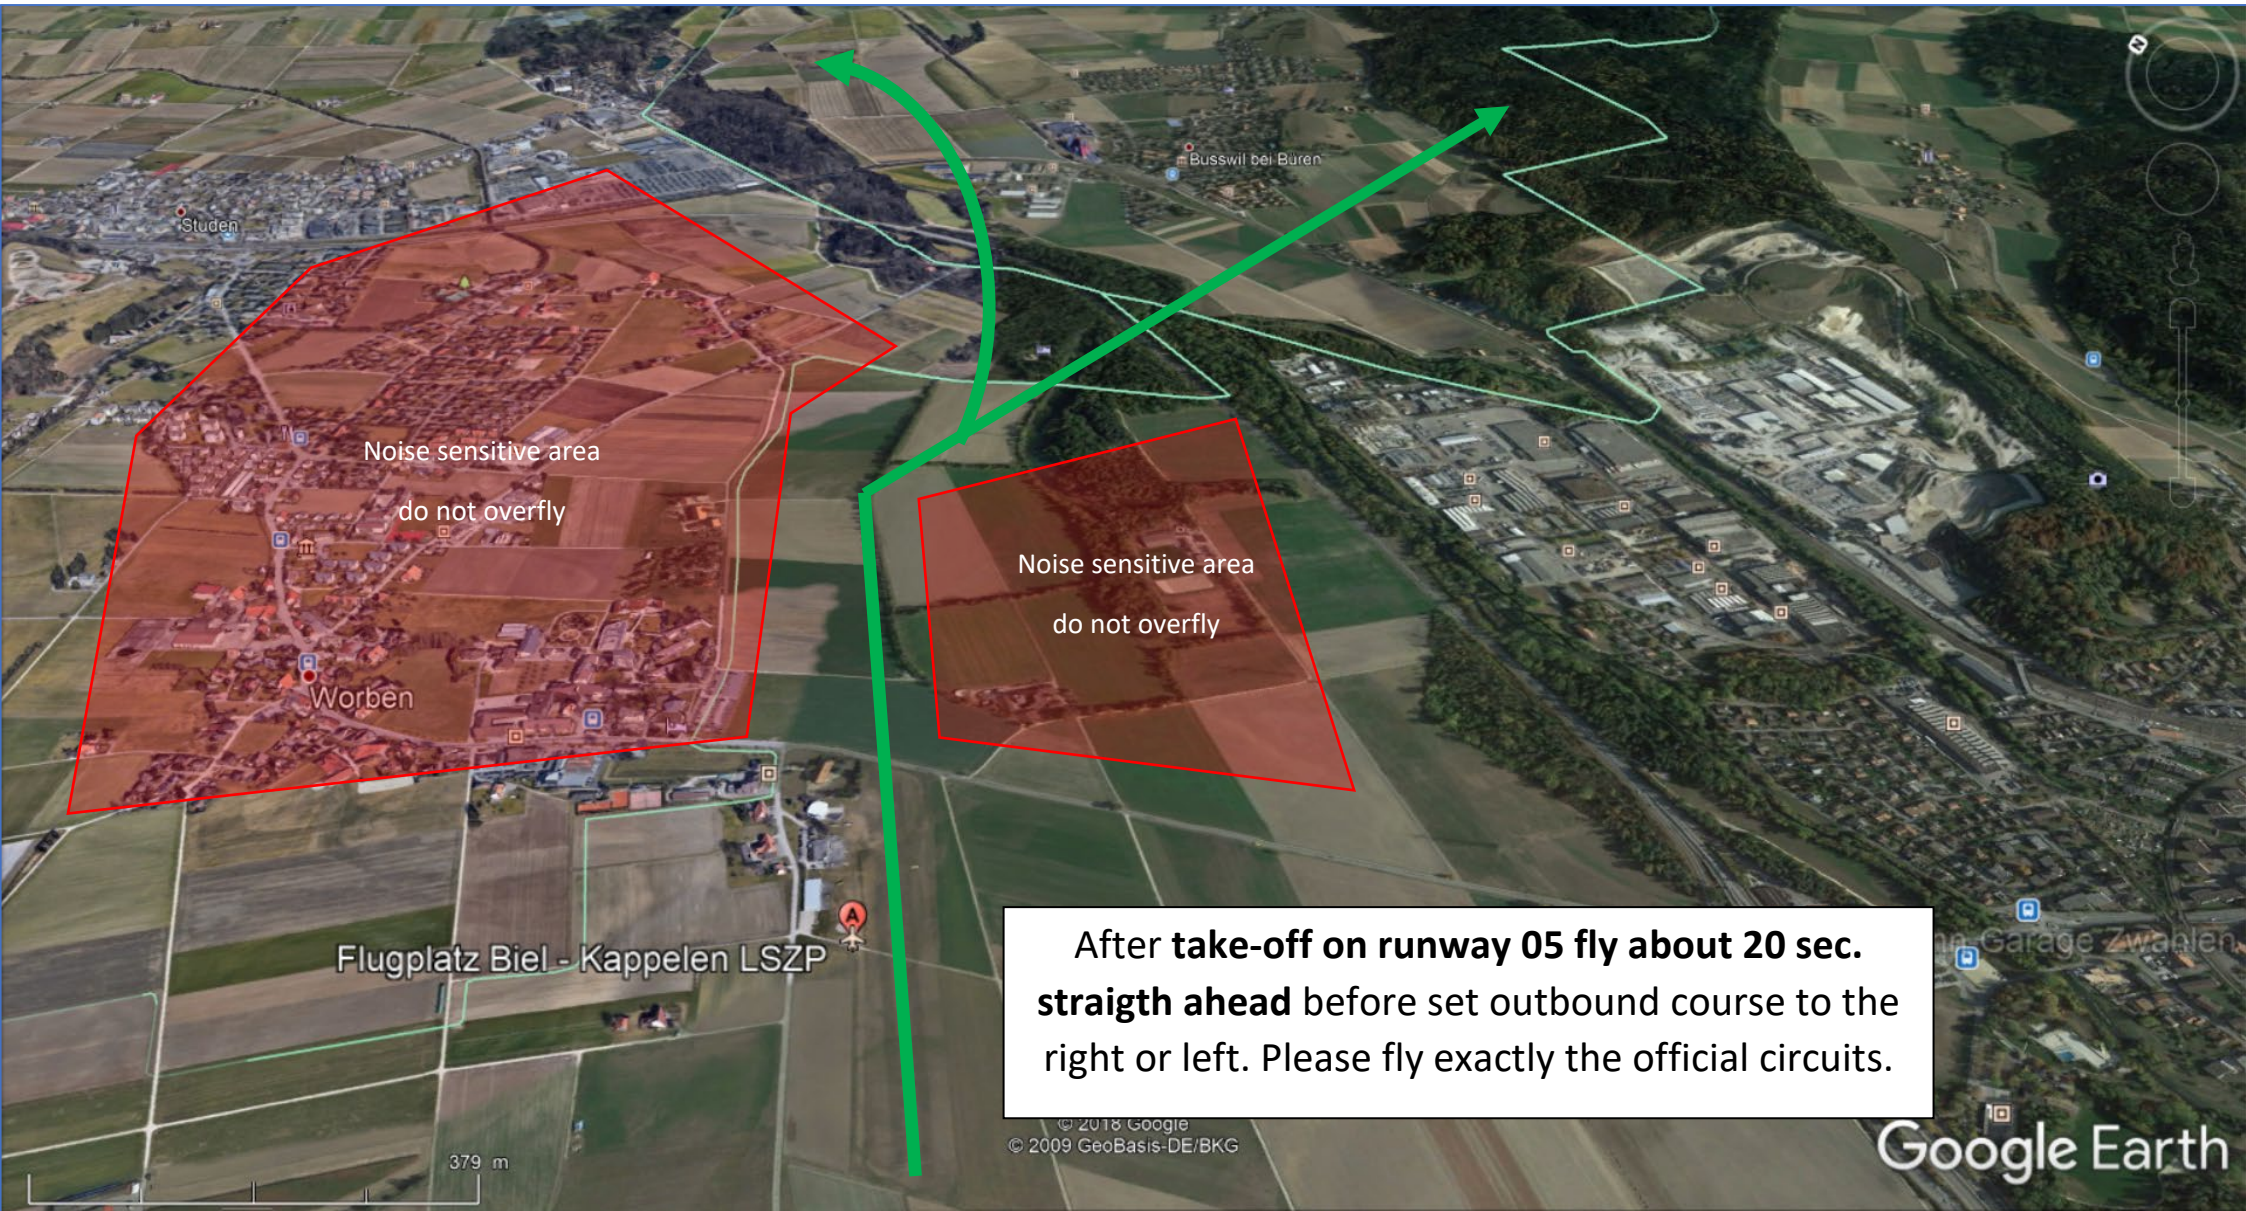

Take-Off Runway 05

After **take-off on runway 05** fly about **20 sec. straight ahead** before set outbound course to the right or left. Please fly exactly the official circuits.